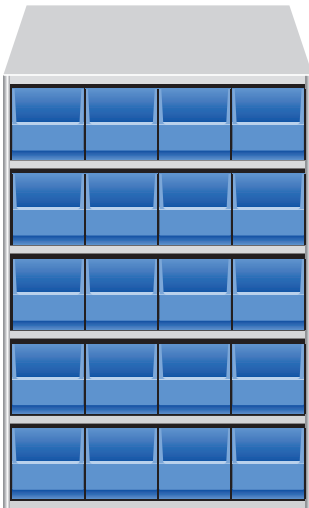

ASU 50

SHELVING UNIT SIZE

HEIGHT	WIDTH	DEPTH
1275 mm	900 mm	400 mm

ASU 50[*] Shelving Unit Consists of

- 1 Set of ASUB 124 Shelving Body
- 6 Nos. Shelves - Art No.: ASUS 400
- 4 Nos. AKP-43 Bins on each shelf
- Total 20 Nos. AKP-43 Bins

* (No Kick Plate in standard unit, If Kick Plate required then their will be 5 Nos. ASUS 400 Shelves & 16 Nos. AKP-43 Bins)