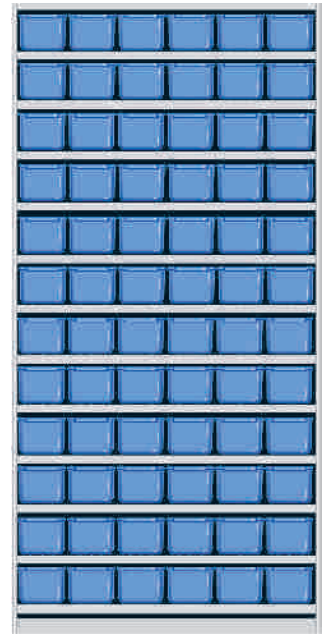

PSB-305 BIN SIZE

LENGTH	WIDTH	HEIGHT
315 mm	300 mm	135 mm

ASU 21

SHELVING UNIT SIZE

HEIGHT	WIDTH	DEPTH
1875 mm	900 mm	400 mm

ASU 21 Shelving Unit Consists of

- ▶ 1 Set of ASUB 184 Shelving Body
- ▶ 19 Nos. Shelves - Art No.: ASUS 400
- ▶ 9 Nos. PSB-401 Bins on each shelf
- ▶ Total 162 Nos. PSB-401 Bins

PSB-401 BIN SIZE

LENGTH	WIDTH	HEIGHT
415 mm	100 mm	60 mm

ASU 22

SHELVING UNIT SIZE

HEIGHT	WIDTH	DEPTH
1875 mm	900 mm	400 mm

ASU 22 Shelving Unit Consists of

- ▶ 1 Set of ASUB 184 Shelving Body
- ▶ 13 Nos. Shelves - Art No.: ASUS 400
- ▶ 9 Nos. PSB-402 Bins on each shelf
- ▶ Total 108 Nos. PSB-402 Bins

PSB-402 BIN SIZE

LENGTH	WIDTH	HEIGHT
415 mm	100 mm	110 mm

ASU 23

SHELVING UNIT SIZE

HEIGHT	WIDTH	DEPTH
1875 mm	900 mm	400 mm

ASU 23 Shelving Unit Consists of

- ▶ 1 Set of ASUB -184 Shelving Body
- ▶ 13 Nos. Shelves - Art No.: ASUS- 400
- ▶ 6 Nos. PSB-403 Bins on each shelf
- ▶ Total 72 Nos. PSB-403 Bins