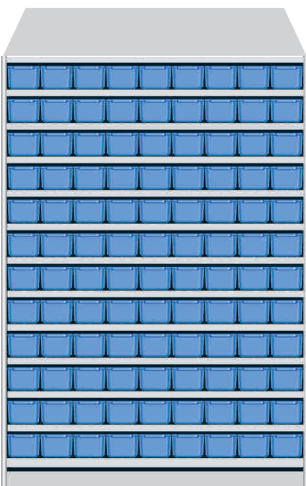

Shelf fitted with
easy clip.

Capacity

A range of capacities are available as listed below for different sizes as per the **UDL (UNIFORMLY DISTRIBUTED LOAD)**

SHELF	SHELF SIZE IN MM			UDL
	Length	Width	Height	
ASUS 300	300	900	33	70 Kg.
ASUS 400	400	900	33	60 Kg.
ASUS 600	600	900	33	50 Kg.

BINS / SHELVING BODIES / SHELVES / KICK PLATES can be ordered separately as per your requirement.

ALKON PANDA SHELVING SYSTEMS

ASU 1

SHELVING UNIT SIZE

HEIGHT	WIDTH	DEPTH
1275 mm	900 mm	300 mm

ASU 1 Shelving Unit Consists of

- ▶ 1 Set of ASUB 123 Shelving Body
- ▶ 13 Nos. Shelves - Art No.: ASUS 300
- ▶ 9 Nos. PSB-301 Bins on each shelf
- ▶ Total 108 Nos. PSB-301 Bins

PSB-301 BIN SIZE

LENGTH	WIDTH	HEIGHT
315 mm	100 mm	60 mm