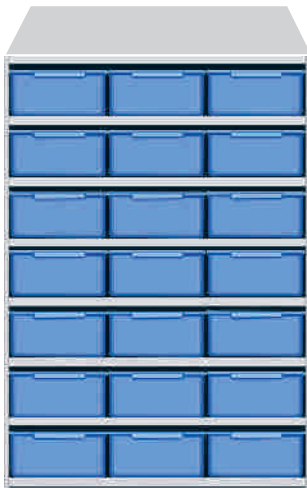

PSB-403 BIN SIZE

LENGTH	WIDTH	HEIGHT
415 mm	150 mm	110 mm

STANDARD COMBINATIONS

ASU 9

SHELVING UNIT SIZE

HEIGHT	WIDTH	DEPTH
1275 mm	900 mm	400 mm

ASU 9* Shelving Unit Consists of

- ▶ 1 Set of ASUB 124 Shelving Body
- ▶ 8 Nos. Shelves - Art No.: ASUS 400
- ▶ 4 Nos. PSB-404 Bins on each shelf
- ▶ Total 28 Nos. PSB-404 Bins

* (No Kick Plate in standard unit, If Kick Plate is required then their will be 7 Nos. ASUS 400 Shelves & 24 Nos. PSB-404 Bins)

PSB-404 BIN SIZE

LENGTH	WIDTH	HEIGHT
415 mm	220 mm	135 mm

ASU 10

SHELVING UNIT SIZE

HEIGHT	WIDTH	DEPTH
1275 mm	900 mm	400 mm

ASU 10* Shelving Unit Consists of

- ▶ 1 Set of ASUB 124 Shelving Body
- ▶ 8 Nos. Shelves - Art No.: ASUS 400
- ▶ 3 Nos. PSB-405 Bins on each shelf
- ▶ Total 21 Nos. PSB-405 Bins

* (No Kick Plate in standard unit, If Kick Plate is required then their will be 7 Nos. ASUS 400 Shelves & 18 Nos. PSB-405 Bins)

PSB-405 BIN SIZE

LENGTH	WIDTH	HEIGHT
415 mm	300 mm	135 mm

ASU 12

SHELVING UNIT SIZE