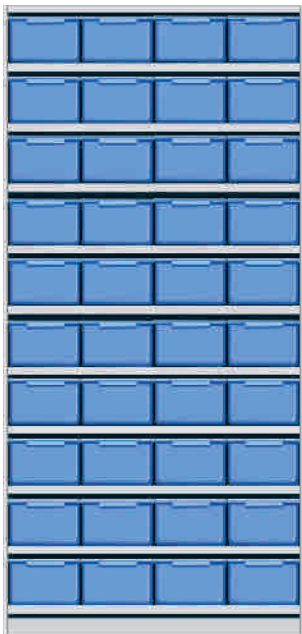

PSB-402 BIN SIZE

LENGTH	WIDTH	HEIGHT
415 mm	100 mm	110 mm

ASU 23

SHELVING UNIT SIZE

HEIGHT	WIDTH	DEPTH
1875 mm	900 mm	400 mm

ASU 23 Shelving Unit Consists of

- ▶ 1 Set of ASUB -184 Shelving Body
- ▶ 13 Nos. Shelves - Art No.: ASUS- 400
- ▶ 6 Nos. PSB-403 Bins on each shelf
- ▶ Total 72 Nos. PSB-403 Bins

PSB-403 BIN SIZE

LENGTH	WIDTH	HEIGHT
415 mm	150 mm	110 mm

STANDARD COMBINATIONS

ASU 24

SHELVING UNIT SIZE

HEIGHT	WIDTH	DEPTH
1875 mm	900 mm	400 mm

ASU 24 Shelving Unit Consists of

- ▶ 1 Set of ASUB 184 Shelving Body
- ▶ 11 Nos. Shelves - Art No.: ASUS 400
- ▶ 4 Nos. PSB-404 Bins on each shelf
- ▶ Total 40 Nos. PSB-404 Bins

PSB-404 BIN SIZE

LENGTH	WIDTH	HEIGHT
415 mm	220 mm	135 mm

ASU 25

SHELVING UNIT SIZE

HEIGHT	WIDTH	DEPTH
1875 mm	900 mm	400 mm

ASU 25 Shelving Unit Consists of

- ▶ 1 Set of ASUB 184 Shelving Body
- ▶ 11 Nos. Shelves - Art No.: ASUS 400
- ▶ 3 Nos. PSB-405 Bins on each shelf
- ▶ Total 30 Nos. PSB-405 Bins