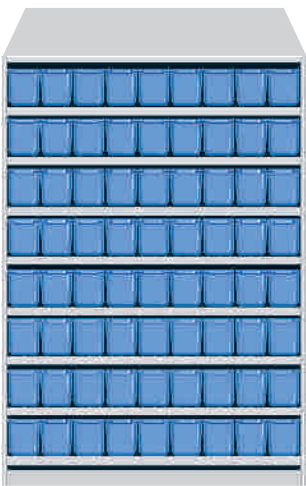

BINS / SHELVING BODIES / SHELVES / KICK PLATES can be ordered separately as per your requirement.

ALKON PANDA SHELVING SYSTEMS

ASU 1

SHELVING UNIT SIZE

HEIGHT	WIDTH	DEPTH
1275 mm	900 mm	300 mm

ASU 1 Shelving Unit Consists of

- ▶ 1 Set of ASUB 123 Shelving Body
- ▶ 13 Nos. Shelves - Art No.: ASUS 300
- ▶ 9 Nos. PSB-301 Bins on each shelf
- ▶ Total 108 Nos. PSB-301 Bins

PSB-301 BIN SIZE

LENGTH	WIDTH	HEIGHT
315 mm	100 mm	60 mm

ASU 2

SHELVING UNIT SIZE

HEIGHT	WIDTH	DEPTH
1275 mm	900 mm	300 mm

ASU 2 Shelving Unit Consists of

- ▶ 1 Set of ASUB 123 Shelving Body
- ▶ 9 Nos. Shelves - Art No.: ASUS 300
- ▶ 9 Nos. PSB-302 Bins on each shelf
- ▶ Total 72 Nos. PSB-302 Bins

PSB-302 BIN SIZE

LENGTH	WIDTH	HEIGHT
315 mm	100 mm	110 mm

ASU 3

SHELVING UNIT SIZE

HEIGHT	WIDTH	DEPTH
1275 mm	900 mm	300 mm

ASU 3 Shelving Unit Consists of

- ▶ 1 Set of ASUB 123 Shelving Body
- ▶ 9 Nos. Shelves - Art No.: ASUS 300
- ▶ 6 Nos. PSB-303 Bins on each shelf
- ▶ Total 48 Nos. PSB-303 Bins