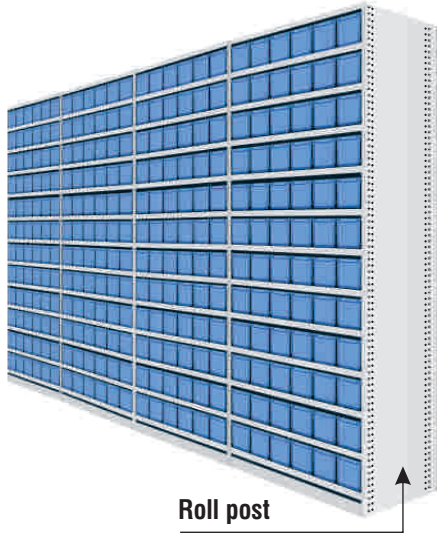

All dimensions in mm approx.

Colours :

Blue for Bins

Grey for Shelving

Black for Dividers

Roll Post Shelving System

Integral back stop allows viewing of contents

Snap-in Divider Fitted in PANDA SHELF BIN

ALKON**PANDA SHELVING SYSTEMS****Roll post****Shelf****Kick plate**

Roll posts

Panda Shelving Systems have one-piece solid uprights with a rolled front edge for additional strength, safety and aesthetic appeal. Roll posts are available in 3 heights 1275 mm, 1875 mm, 2375mm which are suitable for 300mm, 400mm & 600mm deep shelves.

Shelves

Shelf levels are easily adjusted in 25mm increments and are held into position with the use of nuts / bolts & easy clips. Shelves are available in 300mm, 400mm & 600 mm depth having 900mm width as standard.