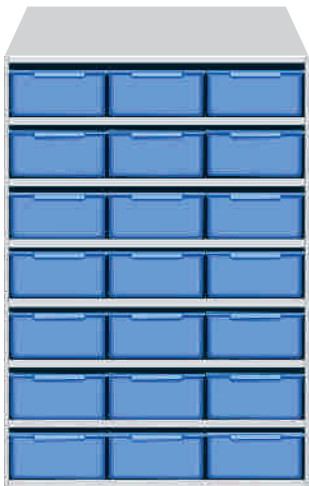

PSB-303 BIN SIZE

LENGTH	WIDTH	HEIGHT
315 mm	150 mm	110 mm

ASU 4

SHELVING UNIT SIZE

HEIGHT	WIDTH	DEPTH
1275 mm	900 mm	300 mm

ASU 4* Shelving Unit Consists of

- ▶ 1 Set of ASUB 123 Shelving Body
- ▶ 8 Nos. Shelves - Art No.: ASUS 300
- ▶ 4 Nos. PSB-304 Bins on each shelf
- ▶ Total 28 Nos. PSB-304 Bins

* (No Kick Plate in standard unit, If Kick Plate is required then their will be 7 Nos. ASUS 300 Shelves & 24 Nos. PSB-304 Bins)

PSB-304 BIN SIZE

LENGTH	WIDTH	HEIGHT
315 mm	220 mm	135 mm

STANDARD COMBINATIONS

ASU 5

SHELVING UNIT SIZE

HEIGHT	WIDTH	DEPTH
1275 mm	900 mm	300 mm

ASU 5* Shelving Unit Consists of

- ▶ 1 Set of ASUB 123 Shelving Body
- ▶ 8 Nos. Shelves - Art No.: ASUS 300
- ▶ 3 Nos. PSB-305 Bins on each shelf
- ▶ Total 21 Nos. PSB-305 Bins

* (No Kick Plate in standard unit, If Kick Plate is required then their will be 7 Nos. ASUS 300 Shelves & 18 Nos. PSB-305 Bins)

PSB-305 BIN SIZE

LENGTH	WIDTH	HEIGHT
315 mm	300 mm	135 mm

ASU 6

SHELVING UNIT SIZE