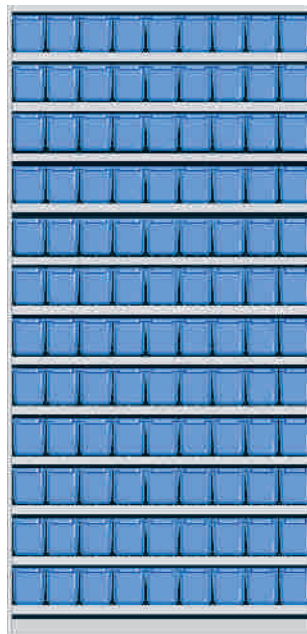

PSB-404 BIN SIZE

LENGTH	WIDTH	HEIGHT
415 mm	220 mm	135 mm

ASU 25

SHELVING UNIT SIZE

HEIGHT	WIDTH	DEPTH
1875 mm	900 mm	400 mm

ASU 25 Shelving Unit Consists of

- ▶ 1 Set of ASUB 184 Shelving Body
- ▶ 11 Nos. Shelves - Art No.: ASUS 400
- ▶ 3 Nos. PSB-405 Bins on each shelf
- ▶ Total 30 Nos. PSB-405 Bins

PSB-405 BIN SIZE

LENGTH	WIDTH	HEIGHT
415 mm	300 mm	135 mm

ASU 27

SHELVING UNIT SIZE

HEIGHT	WIDTH	DEPTH
1875 mm	900 mm	600 mm

ASU 27 Shelving Unit Consists of

- ▶ 1 Set of ASUB 186 Shelving Body
- ▶ 13 Nos. Shelves - Art No.: ASUS 600
- ▶ 9 Nos. PSB-602 Bins on each shelf
- ▶ Total 108 Nos. PSB-602 Bins