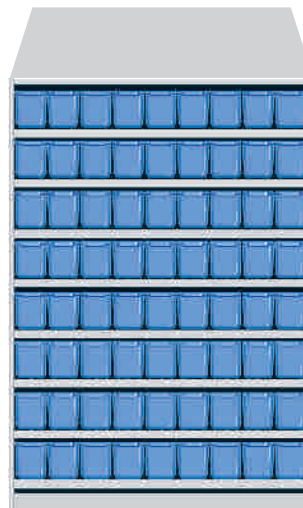

* (No Kick Plate in standard unit, If Kick Plate is required then their will be 7 Nos. ASUS 300 Shelves & 18 Nos. PSB-305 Bins)

PSB-305 BIN SIZE

LENGTH	WIDTH	HEIGHT
315 mm	300 mm	135 mm

ASU 6

SHELVING UNIT SIZE

HEIGHT	WIDTH	DEPTH
1275 mm	900 mm	400 mm

ASU 6 Shelving Unit Consists of

- ▶ 1 Set of ASUB 124 Shelving Body
- ▶ 13 Nos. Shelves - Art No.: ASUS 400
- ▶ 9 Nos. PSB-401 Bins on each shelf
- ▶ Total 108 Nos. PSB-401 Bins

PSB-401 BIN SIZE

LENGTH	WIDTH	HEIGHT
415 mm	100 mm	60 mm

ASU 7

SHELVING UNIT SIZE

HEIGHT	WIDTH	DEPTH
1275 mm	900 mm	400 mm

ASU 7 Shelving Unit Consists of

- ▶ 1 Set of ASUB 124 Shelving Body
- ▶ 9 Nos. Shelves - Art No.: ASUS 400
- ▶ 9 Nos. PSB-402 Bins on each shelf
- ▶ Total 72 Nos. PSB-402 Bins