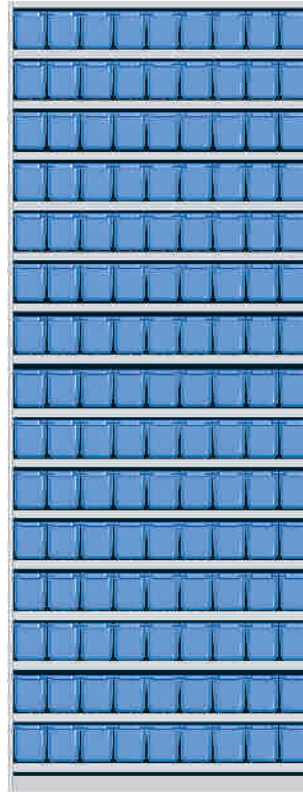

ASU 37

SHELVING UNIT SIZE

HEIGHT	WIDTH	DEPTH
2375 mm	900 mm	400 mm

ASU 37 Shelving Unit Consists of

- 1 Set of ASUB 234 Shelving Body
- 16 Nos. Shelves - Art No.: ASUS 400
- 9 Nos. PSB-402 Bins on each shelf
- Total 135 Nos. PSB-402 Bins

PSB-402 BIN SIZE

LENGTH	WIDTH	HEIGHT
415 mm	100 mm	110 mm