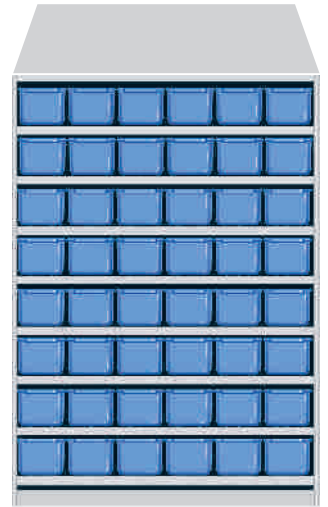

* (No Kick Plate in standard unit, If Kick Plate is required then their will be 7 Nos. ASUS 400 Shelves & 18 Nos. PSB-405 Bins)

PSB-405 BIN SIZE

LENGTH	WIDTH	HEIGHT
415 mm	300 mm	135 mm

ASU 12

SHELVING UNIT SIZE

HEIGHT	WIDTH	DEPTH
1275 mm	900 mm	600 mm

ASU 12 Shelving Unit Consists of

- ▶ 1 Set of ASUB 126 Shelving Body
- ▶ 9 Nos. Shelves - Art No.: ASUS 600
- ▶ 9 Nos. PSB-602 Bins on each shelf
- ▶ Total 72 Nos. PSB-602 Bins

PSB-602 BIN SIZE

LENGTH	WIDTH	HEIGHT
615 mm	100 mm	110 mm

ASU 13

SHELVING UNIT SIZE

HEIGHT	WIDTH	DEPTH
1275 mm	900 mm	600 mm

ASU 13 Shelving Unit Consists of

- ▶ 1 Set of ASUB 126 Shelving Body
- ▶ 9 Nos. Shelves - Art No.: ASUS 600
- ▶ 6 Nos. PSB-603 Bins on each shelf
- ▶ Total 48 Nos. PSB-603 Bins

PSB-603 BIN SIZE

LENGTH	WIDTH	HEIGHT
615 mm	150 mm	110 mm

STANDARD COMBINATIONS

ASU 16

SHELVING UNIT SIZE

HEIGHT	WIDTH	DEPTH
1875 mm	900 mm	300 mm

ASU 16 Shelving Unit Consists of

- ▶ 1 Set of ASUB 183 Shelving Body
- ▶ 19 Nos. Shelves - Art No.: ASUS 300
- ▶ 9 Nos. PSB-301 Bins on each shelf
- ▶ Total 162 Nos. PSB-301 Bins