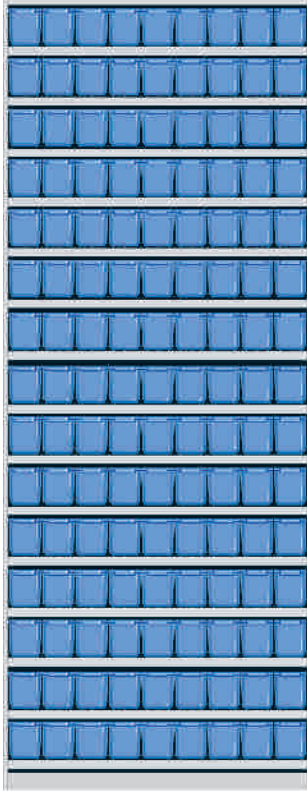

ASU 32

SHELVING UNIT SIZE

HEIGHT	WIDTH	DEPTH
2375 mm	900 mm	300 mm

ASU 32 Shelving Unit Consists of

- 1 Set of ASUB 233 Shelving Body
- 16 Nos. Shelves - Art No.: ASUS 300
- 9 Nos. PSB-302 Bins on each shelf
- Total 135 Nos. PSB-302 Bins

PSB-302 BIN SIZE

LENGTH	WIDTH	HEIGHT
315 mm	100 mm	110 mm