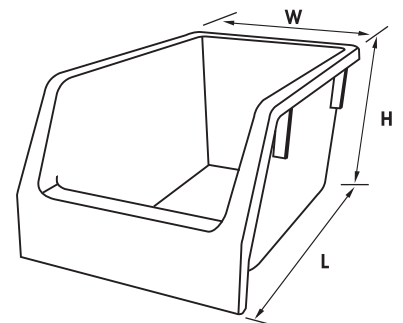

All Dimension in mm Approx.