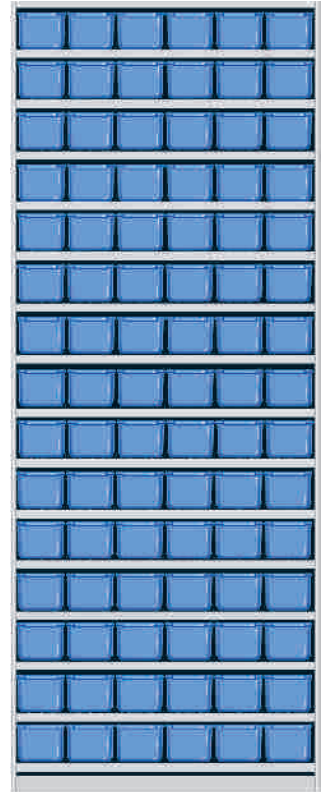

PSB-401 BIN SIZE

LENGTH	WIDTH	HEIGHT
415 mm	100 mm	60 mm

ASU 37

SHELVING UNIT SIZE

HEIGHT	WIDTH	DEPTH
2375 mm	900 mm	400 mm

ASU 37 Shelving Unit Consists of

- ▶ 1 Set of ASUB 234 Shelving Body
- ▶ 16 Nos. Shelves - Art No.: ASUS 400
- ▶ 9 Nos. PSB-402 Bins on each shelf
- ▶ Total 135 Nos. PSB-402 Bins

PSB-402 BIN SIZE

LENGTH	WIDTH	HEIGHT
415 mm	100 mm	110 mm

ASU 38

SHELVING UNIT SIZE

HEIGHT	WIDTH	DEPTH
2375 mm	900 mm	400 mm

ASU 38 Shelving Unit Consists of

- ▶ 1 Set of ASUB -234 Shelving Body
- ▶ 16 Nos. Shelves - Art No.: ASUS- 400
- ▶ 6 Nos. PSB-403 Bins on each shelf
- ▶ Total 90 Nos. PSB-403 Bins