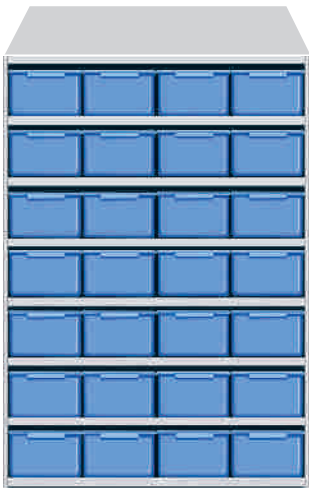

PSB-402 BIN SIZE

LENGTH	WIDTH	HEIGHT
415 mm	100 mm	110 mm

ASU 8

SHELVING UNIT SIZE

HEIGHT	WIDTH	DEPTH
1275 mm	900 mm	400 mm

ASU 8 Shelving Unit Consists of

- ▶ 1 Set of ASUB -124 Shelving Body
- ▶ 9 Nos. Shelves - Art No.: ASUS- 400
- ▶ 6 Nos. PSB-403 Bins on each shelf
- ▶ Total 48 Nos. PSB-403 Bins

PSB-403 BIN SIZE

LENGTH	WIDTH	HEIGHT
415 mm	150 mm	110 mm

STANDARD COMBINATIONS

ASU 9

SHELVING UNIT SIZE

HEIGHT	WIDTH	DEPTH
1275 mm	900 mm	400 mm

ASU 9* Shelving Unit Consists of

- ▶ 1 Set of ASUB 124 Shelving Body
- ▶ 8 Nos. Shelves - Art No.: ASUS 400
- ▶ 4 Nos. PSB-404 Bins on each shelf
- ▶ Total 28 Nos. PSB-404 Bins

* (No Kick Plate in standard unit, If Kick Plate is required then their will be 7 Nos. ASUS 400 Shelves & 24 Nos. PSB-404 Bins)

PSB-404 BIN SIZE

LENGTH	WIDTH	HEIGHT
415 mm	220 mm	135 mm

ASU 10

SHELVING UNIT SIZE