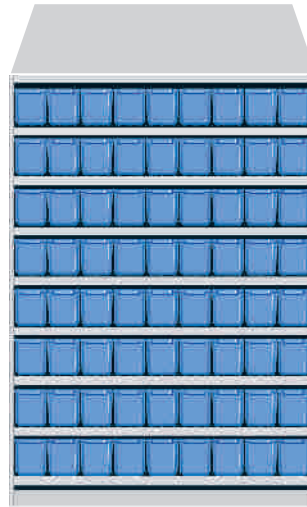

HEIGHT	WIDTH	DEPTH
1275 mm	900 mm	400 mm

ASU 10* Shelving Unit Consists of

- ▶ 1 Set of ASUB 124 Shelving Body
- ▶ 8 Nos. Shelves - Art No.: ASUS 400
- ▶ 3 Nos. PSB-405 Bins on each shelf
- ▶ Total 21 Nos. PSB-405 Bins

* (No Kick Plate in standard unit, If Kick Plate is required then their will be 7 Nos. ASUS 400 Shelves & 18 Nos. PSB-405 Bins)

PSB-405 BIN SIZE

LENGTH	WIDTH	HEIGHT
415 mm	300 mm	135 mm

ASU 12

SHELVING UNIT SIZE

HEIGHT	WIDTH	DEPTH
1275 mm	900 mm	600 mm

ASU 12 Shelving Unit Consists of

- ▶ 1 Set of ASUB 126 Shelving Body
- ▶ 9 Nos. Shelves - Art No.: ASUS 600
- ▶ 9 Nos. PSB-602 Bins on each shelf
- ▶ Total 72 Nos. PSB-602 Bins