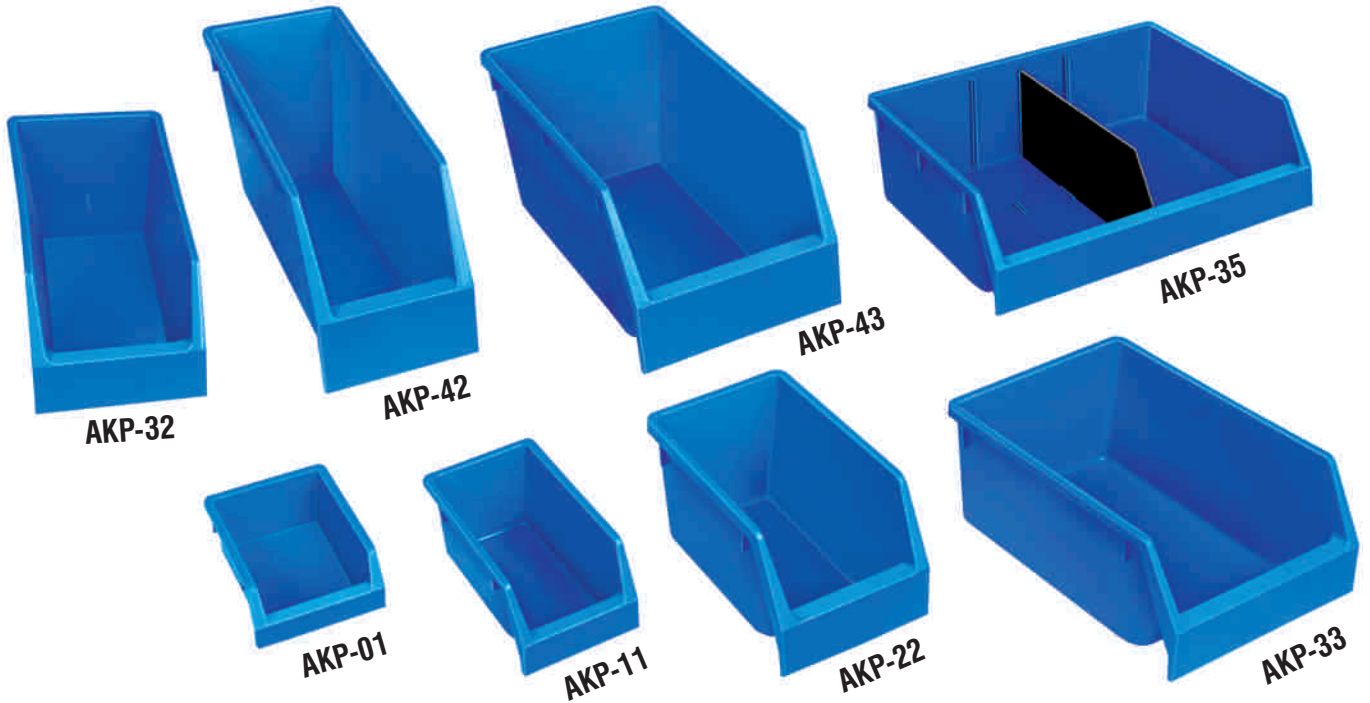

Back Plate : As per the new design the back plate is a set consisting of 2 pcs.

ASU 4 * : No Kick Plate in standard unit, If Kick Plate is required then their will be 7 Nos. ASUS 300 Shelves & 24 Nos. PSB-304 Bins. System UDL 490 Kgs.

ASU 5 * : No Kick Plate in standard unit, If Kick Plate is required then their will be 7 Nos. ASUS 300 Shelves & 18 Nos. PSB-305 Bins. System UDL 490 Kgs.

ASU 9 * : No Kick Plate in standard unit, If Kick Plate is required then their will be 7 Nos. ASUS 400 Shelves & 24 Nos. PSB-404 Bins. System UDL 420 Kgs.

ASU 10 * : No Kick Plate in standard unit, If Kick Plate is required then their will be 7 Nos. ASUS 400 Shelves & 18 Nos. PSB-405 Bins. System UDL 420 Kgs.

ALKON

KOALA PICK BINS

MADE FROM POLYPROPYLENE COPOLYMER.

- ▶ KOALA BINS nest to save transportation cost by almost 70%.
- ▶ The clear design of KOALA BINS make them easy to clean and use in dust free environments like Hospitals.
- ▶ Extra wide front face for sticking identification labels for easy content identification.
- ▶ Provision for vertical dividers to increase storage options in KOALA BIN AKP-35.
- ▶ KOALA BINS AKP-01 / AKP-11 / AKP-22 / AKP-32 / AKP-33 / AKP-35 have full length rear lip supports provided for hanging bins on louvered panels or rails.
- ▶ KOALA BINS AKP-32 / AKP-33 / AKP-35 / AKP-42 / AKP-43 designed to fit roll post shelving systems.
- ▶ Anti skid strips provided at the base.