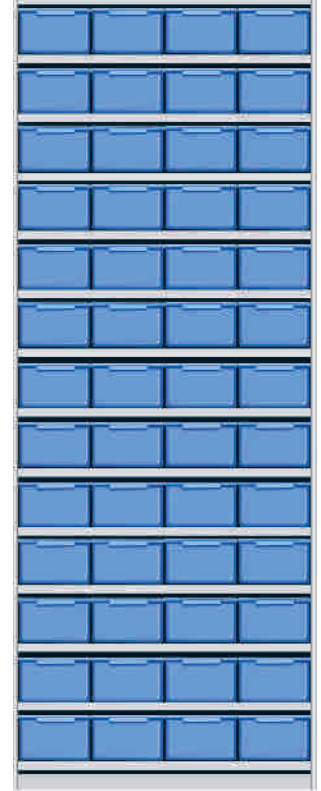

PSB-302 BIN SIZE

LENGTH	WIDTH	HEIGHT
315 mm	100 mm	110 mm

ASU 33

SHELVING UNIT SIZE

HEIGHT	WIDTH	DEPTH
2375 mm	900 mm	300 mm

ASU 33 Shelving Unit Consists of

- ▶ 1 Set of ASUB 233 Shelving Body
- ▶ 16 Nos. Shelves - Art No.: ASUS 300
- ▶ 6 Nos. PSB-303 Bins on each shelf
- ▶ Total 90 Nos. PSB-303 Bins

PSB-303 BIN SIZE

LENGTH	WIDTH	HEIGHT
315 mm	150 mm	110 mm

ASU 34

SHELVING UNIT SIZE

HEIGHT	WIDTH	DEPTH
2375 mm	900 mm	300 mm

ASU 34 Shelving Unit Consists of

- ▶ 1 Set of ASUB 233 Shelving Body
- ▶ 14 Nos. Shelves - Art No.: ASUS 300
- ▶ 4 Nos. PSB-304 Bins on each shelf
- ▶ Total 52 Nos. PSB-304 Bins