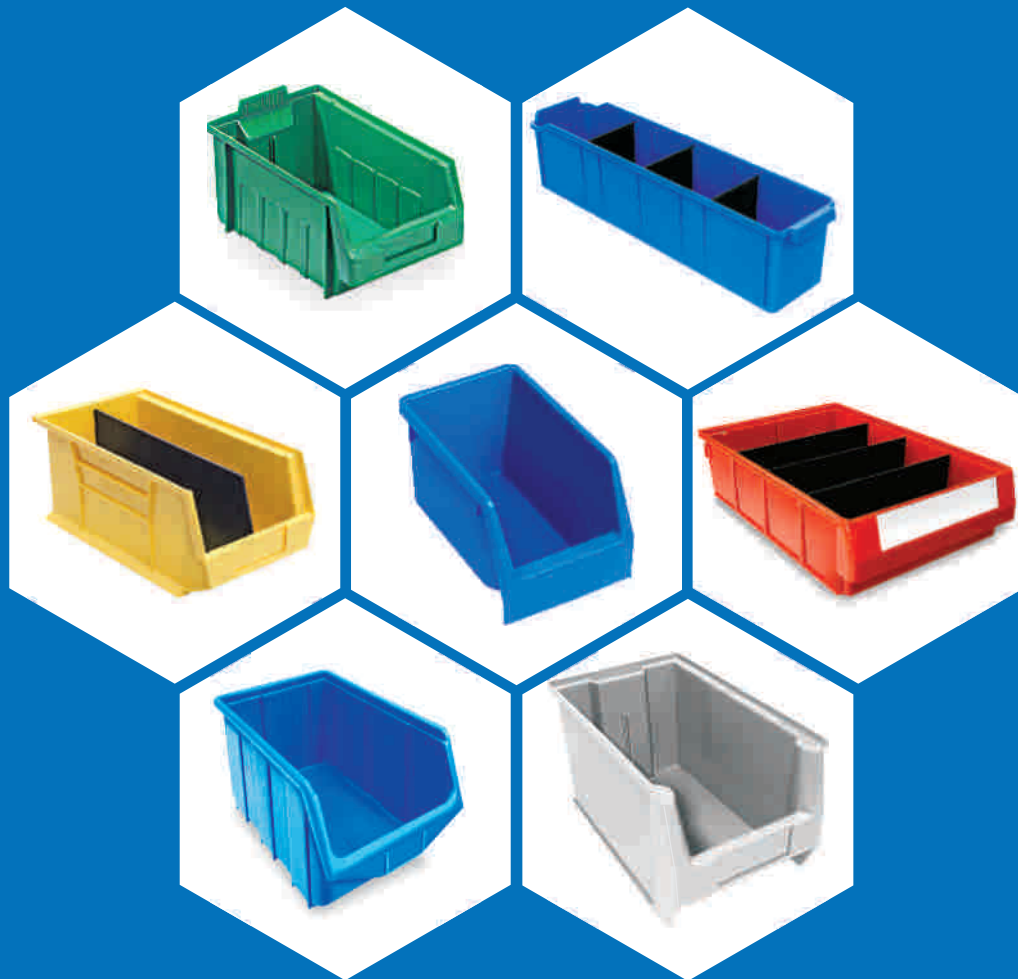

ALKON PLASTICS PVT. LTD.

Regd. Office :

801, Embassy Chamber, CTS No. E / 859 B-2,
3rd Road, Khar (W), Mumbai - 400 052, INDIA.
Tel.: 0091- 22- 2604 2168, 2604 7567, 2604 9165
Fax.: 0091- 22- 2605 1387
E mail : sales@alkonplastics.com

This Catalog should not be reproduced as it is covered under Copyright Act.

www.alkonplastics.com

STOCKIST