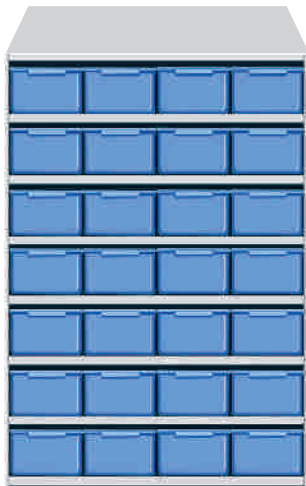

ASU 2

SHELVING UNIT SIZE

HEIGHT	WIDTH	DEPTH
1275 mm	900 mm	300 mm

ASU 2 Shelving Unit Consists of

- ▶ 1 Set of ASUB 123 Shelving Body
- ▶ 9 Nos. Shelves - Art No.: ASUS 300
- ▶ 9 Nos. PSB-302 Bins on each shelf
- ▶ Total 72 Nos. PSB-302 Bins

PSB-302 BIN SIZE

LENGTH	WIDTH	HEIGHT
315 mm	100 mm	110 mm

ASU 3

SHELVING UNIT SIZE

HEIGHT	WIDTH	DEPTH
1275 mm	900 mm	300 mm

ASU 3 Shelving Unit Consists of

- ▶ 1 Set of ASUB 123 Shelving Body
- ▶ 9 Nos. Shelves - Art No.: ASUS 300
- ▶ 6 Nos. PSB-303 Bins on each shelf
- ▶ Total 48 Nos. PSB-303 Bins

PSB-303 BIN SIZE

LENGTH	WIDTH	HEIGHT
315 mm	150 mm	110 mm

ASU 4

SHELVING UNIT SIZE

HEIGHT	WIDTH	DEPTH
1275 mm	900 mm	300 mm

ASU 4* Shelving Unit Consists of

- ▶ 1 Set of ASUB 123 Shelving Body
- ▶ 8 Nos. Shelves - Art No.: ASUS 300
- ▶ 4 Nos. PSB-304 Bins on each shelf
- ▶ Total 28 Nos. PSB-304 Bins

* (No Kick Plate in standard unit, If Kick Plate is required then their will be 7 Nos. ASUS 300 Shelves & 24 Nos. PSB-304 Bins)

PSB-304 BIN SIZE

LENGTH	WIDTH	HEIGHT
315 mm	220 mm	135 mm

STANDARD COMBINATIONS