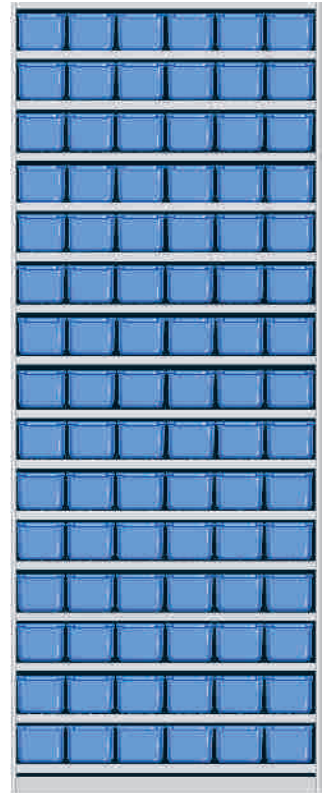

ASU 43

SHELVING UNIT SIZE

HEIGHT	WIDTH	DEPTH
2375 mm	900 mm	600 mm

ASU 43 Shelving Unit Consists of

- 1 Set of ASUB 236 Shelving Body
- 16 Nos. Shelves - Art No.: ASUS 600
- 6 Nos. PSB-603 Bins on each shelf
- Total 90 Nos. PSB-603 Bins