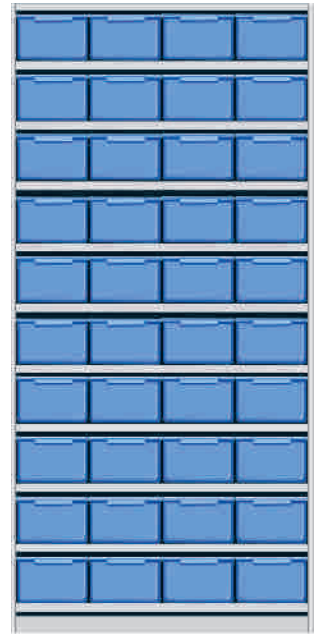

PSB-301 BIN SIZE

LENGTH	WIDTH	HEIGHT
315 mm	100 mm	60 mm

ASU 17

SHELVING UNIT SIZE

HEIGHT	WIDTH	DEPTH
1875 mm	900 mm	300 mm

ASU 17 Shelving Unit Consists of

- ▶ 1 Set of ASUB 183 Shelving Body
- ▶ 13 Nos. Shelves - Art No.: ASUS 300
- ▶ 9 Nos. PSB-302 Bins on each shelf
- ▶ Total 108 Nos. PSB-302 Bins

PSB-302 BIN SIZE

LENGTH	WIDTH	HEIGHT
315 mm	100 mm	110 mm

ASU 18

SHELVING UNIT SIZE

HEIGHT	WIDTH	DEPTH
1875 mm	900 mm	300 mm

ASU 18 Shelving Unit Consists of

- ▶ 1 Set of ASUB 183 Shelving Body
- ▶ 13 Nos. Shelves - Art No.: ASUS 300
- ▶ 6 Nos. PSB-303 Bins on each shelf
- ▶ Total 72 Nos. PSB-303 Bins

PSB-303 BIN SIZE

LENGTH	WIDTH	HEIGHT
315 mm	150 mm	110 mm

ASU 19

SHELVING UNIT SIZE

HEIGHT	WIDTH	DEPTH
1875 mm	900 mm	300 mm

ASU 19 Shelving Unit Consists of

- ▶ 1 Set of ASUB 183 Shelving Body
- ▶ 11 Nos. Shelves - Art No.: ASUS 300
- ▶ 4 Nos. PSB-304 Bins on each shelf
- ▶ Total 40 Nos. PSB-304 Bins