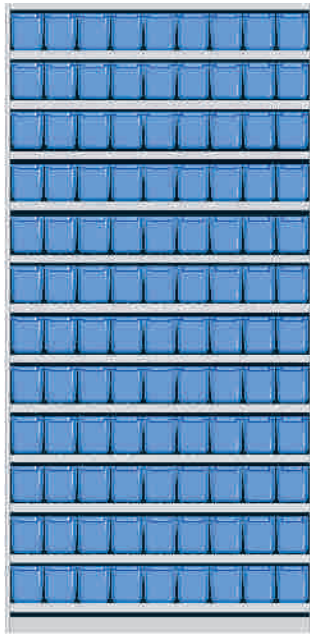

PSB-602 BIN SIZE

LENGTH	WIDTH	HEIGHT
615 mm	100 mm	110 mm

ASU 13

SHELVING UNIT SIZE

HEIGHT	WIDTH	DEPTH
1275 mm	900 mm	600 mm

ASU 13 Shelving Unit Consists of

- ▶ 1 Set of ASUB 126 Shelving Body
- ▶ 9 Nos. Shelves - Art No.: ASUS 600
- ▶ 6 Nos. PSB-603 Bins on each shelf
- ▶ Total 48 Nos. PSB-603 Bins

PSB-603 BIN SIZE

LENGTH	WIDTH	HEIGHT
615 mm	150 mm	110 mm

STANDARD COMBINATIONS

ASU 16

SHELVING UNIT SIZE

HEIGHT	WIDTH	DEPTH
1875 mm	900 mm	300 mm

ASU 16 Shelving Unit Consists of

- ▶ 1 Set of ASUB 183 Shelving Body
- ▶ 19 Nos. Shelves - Art No.: ASUS 300
- ▶ 9 Nos. PSB-301 Bins on each shelf
- ▶ Total 162 Nos. PSB-301 Bins

PSB-301 BIN SIZE

LENGTH	WIDTH	HEIGHT
315 mm	100 mm	60 mm

ASU 17

SHELVING UNIT SIZE

HEIGHT	WIDTH	DEPTH
1875 mm	900 mm	300 mm

ASU 17 Shelving Unit Consists of

- ▶ 1 Set of ASUB 183 Shelving Body
- ▶ 13 Nos. Shelves - Art No.: ASUS 300
- ▶ 9 Nos. PSB-302 Bins on each shelf
- ▶ Total 108 Nos. PSB-302 Bins