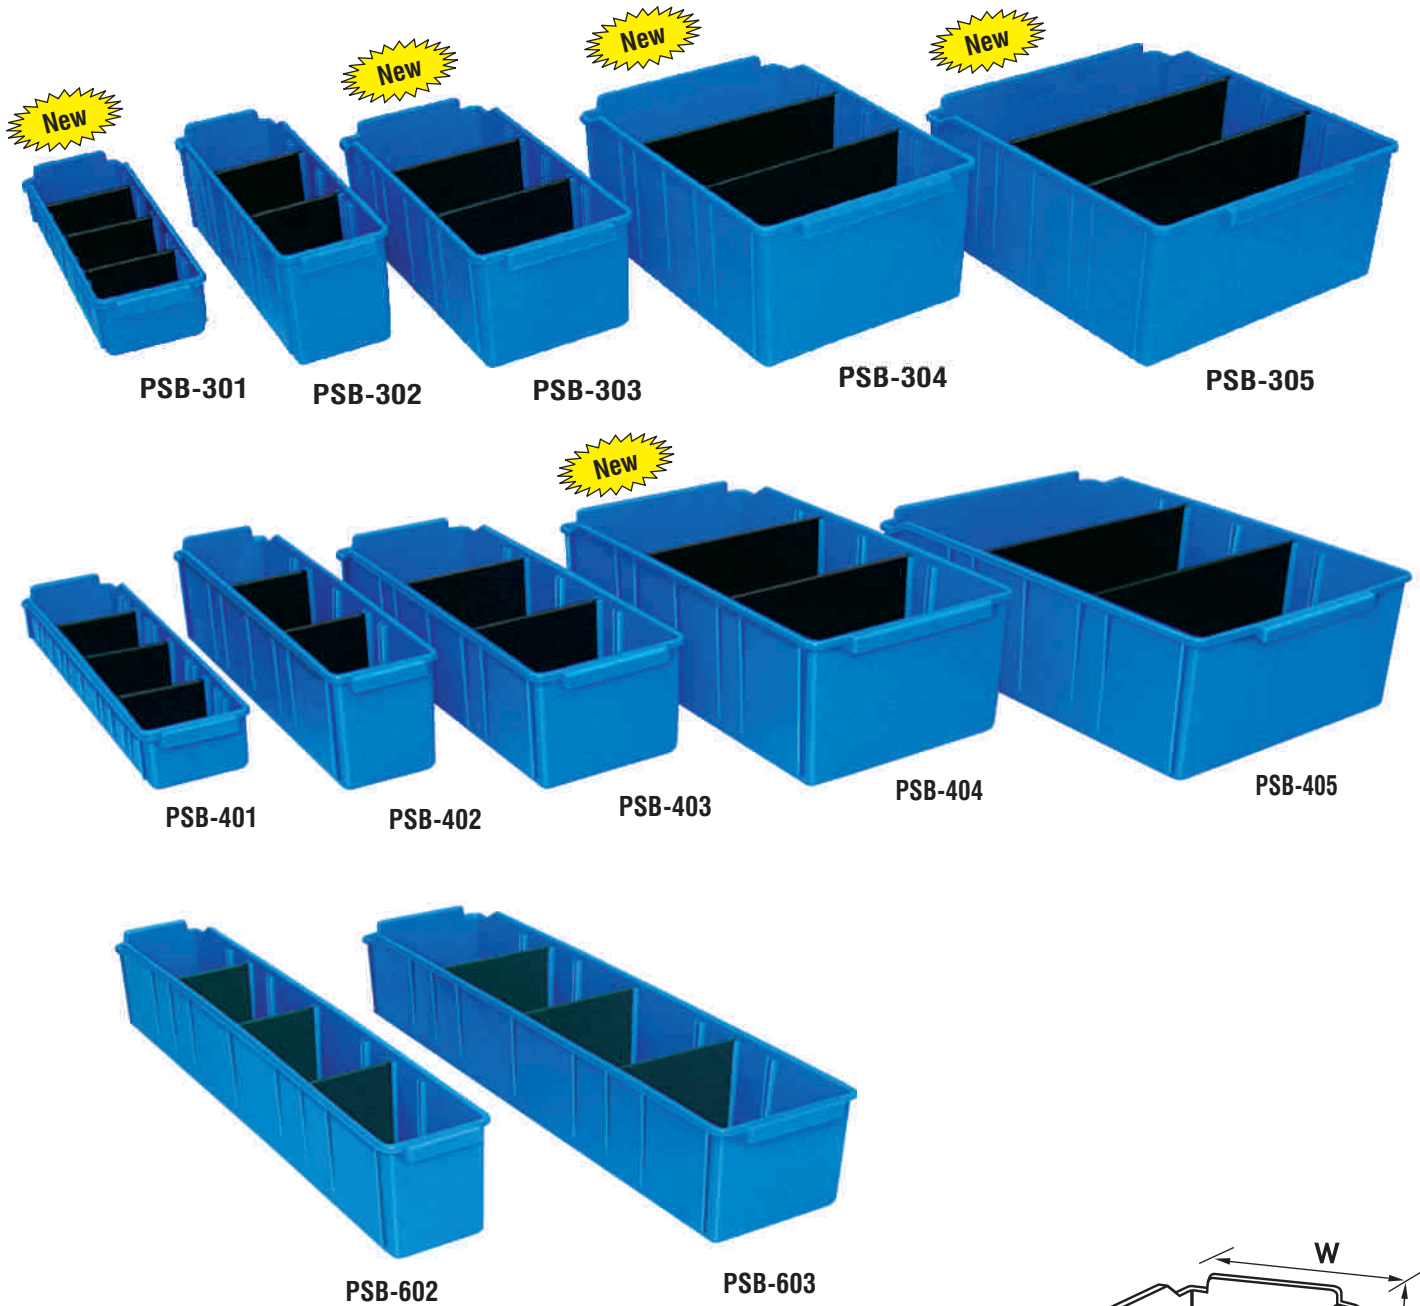

ALKON[®]

MATERIAL HANDLING & OFFICE PRODUCTS

SHELVING SYSTEMS

CAT.- 2011-A

ALKON PANDA SHELF BINS

MADE FROM POLYPROPYLENE COPOLYMER.

- ▶ Designed to fit roll post shelving systems.
- ▶ Twelve standard sizes to suit 300 mm, 400 mm & 600 mm deep shelving.
- ▶ Integral back stop for clear viewing of PANDA BIN contents.
- ▶ Dividers are notched to ensure positive location within the bins.
- ▶ PANDA BINS feature a small handle to allow maximum area of the front face for sticking identification labels.
- ▶ The PANDA BINS use a unique design for added strength.

All dimensions in mm approx.

Colours :

Blue for Bins

Grey for Shelving

Black for Dividers

Roll Post Shelving System

Integral back stop allows viewing of contents

Snap-in Divider Fitted in PANDA SHELF BIN

ALKON**PANDA SHELVING SYSTEMS****Roll post****Shelf****Kick plate**

Roll posts

Panda Shelving Systems have one-piece solid uprights with a rolled front edge for additional strength, safety and aesthetic appeal. Roll posts are available in 3 heights 1275 mm, 1875 mm, 2375mm which are suitable for 300mm, 400mm & 600mm deep shelves.

Shelves

Shelf levels are easily adjusted in 25mm increments and are held into position with the use of nuts / bolts & easy clips. Shelves are available in 300mm, 400mm & 600 mm depth having 900mm width as standard.