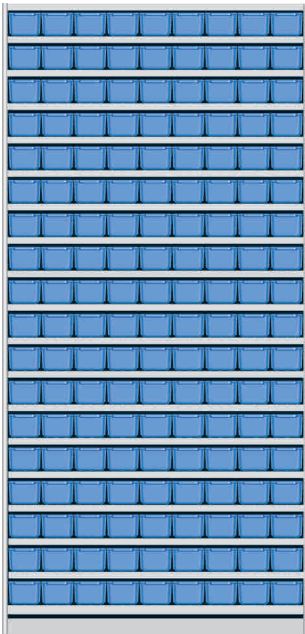

PSB-603 BIN SIZE

LENGTH	WIDTH	HEIGHT
615 mm	150 mm	110 mm

STANDARD COMBINATIONS

ASU 16

SHELVING UNIT SIZE

HEIGHT	WIDTH	DEPTH
1875 mm	900 mm	300 mm

ASU 16 Shelving Unit Consists of

- ▶ 1 Set of ASUB 183 Shelving Body
- ▶ 19 Nos. Shelves - Art No.: ASUS 300
- ▶ 9 Nos. PSB-301 Bins on each shelf
- ▶ Total 162 Nos. PSB-301 Bins