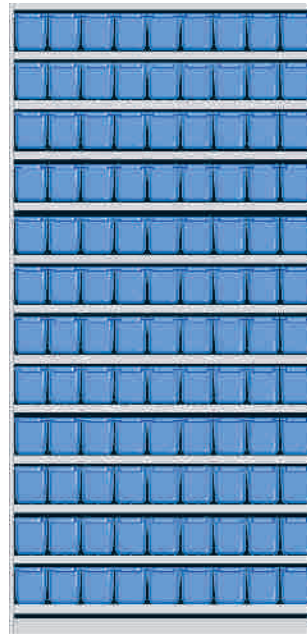

PSB-305 BIN SIZE

LENGTH	WIDTH	HEIGHT
315 mm	300 mm	135 mm

ASU 21

SHELVING UNIT SIZE

HEIGHT	WIDTH	DEPTH
1875 mm	900 mm	400 mm

ASU 21 Shelving Unit Consists of

- ▶ 1 Set of ASUB 184 Shelving Body
- ▶ 19 Nos. Shelves - Art No.: ASUS 400
- ▶ 9 Nos. PSB-401 Bins on each shelf
- ▶ Total 162 Nos. PSB-401 Bins

PSB-401 BIN SIZE

LENGTH	WIDTH	HEIGHT
415 mm	100 mm	60 mm

ASU 22

SHELVING UNIT SIZE

HEIGHT	WIDTH	DEPTH
1875 mm	900 mm	400 mm

ASU 22 Shelving Unit Consists of

- ▶ 1 Set of ASUB 184 Shelving Body
- ▶ 13 Nos. Shelves - Art No.: ASUS 400
- ▶ 9 Nos. PSB-402 Bins on each shelf
- ▶ Total 108 Nos. PSB-402 Bins