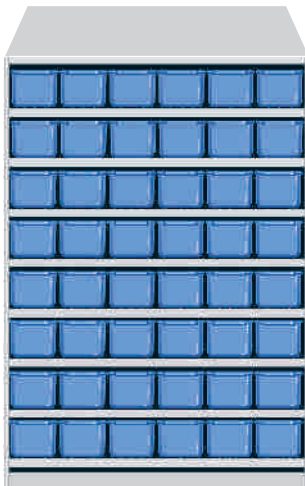

- ▶ 1 Set of ASUB 123 Shelving Body
- ▶ 13 Nos. Shelves - Art No.: ASUS 300
- ▶ 9 Nos. PSB-301 Bins on each shelf
- ▶ Total 108 Nos. PSB-301 Bins

PSB-301 BIN SIZE

LENGTH	WIDTH	HEIGHT
315 mm	100 mm	60 mm

ASU 2

SHELVING UNIT SIZE

HEIGHT	WIDTH	DEPTH
1275 mm	900 mm	300 mm

ASU 2 Shelving Unit Consists of

- ▶ 1 Set of ASUB 123 Shelving Body
- ▶ 9 Nos. Shelves - Art No.: ASUS 300
- ▶ 9 Nos. PSB-302 Bins on each shelf
- ▶ Total 72 Nos. PSB-302 Bins

PSB-302 BIN SIZE

LENGTH	WIDTH	HEIGHT
315 mm	100 mm	110 mm

ASU 3

SHELVING UNIT SIZE

HEIGHT	WIDTH	DEPTH
1275 mm	900 mm	300 mm

ASU 3 Shelving Unit Consists of

- ▶ 1 Set of ASUB 123 Shelving Body
- ▶ 9 Nos. Shelves - Art No.: ASUS 300
- ▶ 6 Nos. PSB-303 Bins on each shelf
- ▶ Total 48 Nos. PSB-303 Bins

PSB-303 BIN SIZE

LENGTH	WIDTH	HEIGHT
315 mm	150 mm	110 mm

ASU 4

SHELVING UNIT SIZE

HEIGHT	WIDTH	DEPTH
1275 mm	900 mm	300 mm

ASU 4* Shelving Unit Consists of

- ▶ 1 Set of ASUB 123 Shelving Body
- ▶ 8 Nos. Shelves - Art No.: ASUS 300
- ▶ 4 Nos. PSB-304 Bins on each shelf
- ▶ Total 28 Nos. PSB-304 Bins