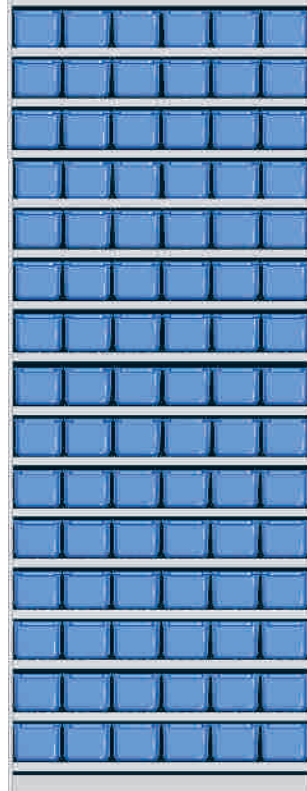

ASU 33

SHELVING UNIT SIZE

HEIGHT	WIDTH	DEPTH
2375 mm	900 mm	300 mm

ASU 33 Shelving Unit Consists of

- 1 Set of ASUB 233 Shelving Body
- 16 Nos. Shelves - Art No.: ASUS 300
- 6 Nos. PSB-303 Bins on each shelf
- Total 90 Nos. PSB-303 Bins

PSB-303 BIN SIZE

LENGTH	WIDTH	HEIGHT
315 mm	150 mm	110 mm