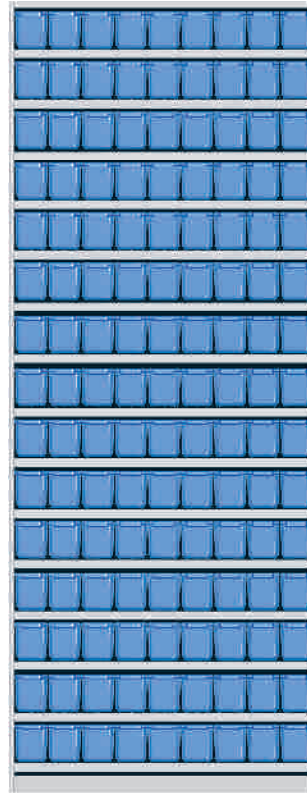

ASU 42

SHELVING UNIT SIZE

HEIGHT	WIDTH	DEPTH
2375 mm	900 mm	600 mm

ASU 42 Shelving Unit Consists of

- 1 Set of ASUB 236 Shelving Body
- 16 Nos. Shelves - Art No.: ASUS 600
- 9 Nos. PSB-602 Bins on each shelf
- Total 135 Nos. PSB-602 Bins