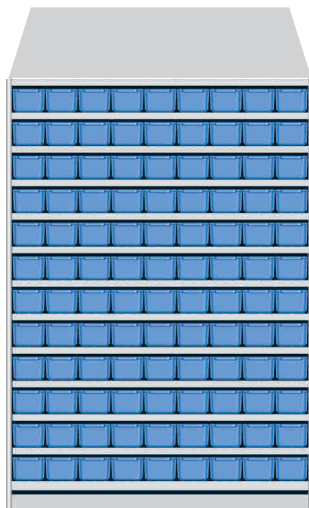

ASU 6

SHELVING UNIT SIZE

HEIGHT	WIDTH	DEPTH
1275 mm	900 mm	400 mm

ASU 6 Shelving Unit Consists of

- 1 Set of ASUB 124 Shelving Body
- 13 Nos. Shelves - Art No.: ASUS 400
- 9 Nos. PSB-401 Bins on each shelf
- Total 108 Nos. PSB-401 Bins

PSB-401 BIN SIZE

LENGTH	WIDTH	HEIGHT
415 mm	100 mm	60 mm