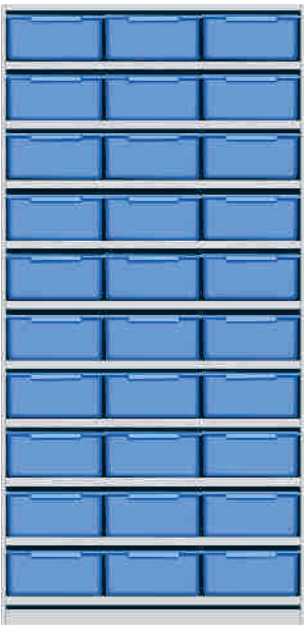

PSB-304 BIN SIZE

LENGTH	WIDTH	HEIGHT
315 mm	220 mm	135 mm

STANDARD COMBINATIONS

ASU 20

SHELVING UNIT SIZE

HEIGHT	WIDTH	DEPTH
1875 mm	900 mm	300 mm

ASU 20 Shelving Unit Consists of

- ▶ 1 Set of ASUB 183 Shelving Body
- ▶ 11 Nos. Shelves - Art No.: ASUS 300
- ▶ 3 Nos. PSB-305 Bins on each shelf
- ▶ Total 30 Nos. PSB-305 Bins

PSB-305 BIN SIZE

LENGTH	WIDTH	HEIGHT
315 mm	300 mm	135 mm

ASU 21

SHELVING UNIT SIZE

HEIGHT	WIDTH	DEPTH
1875 mm	900 mm	400 mm

ASU 21 Shelving Unit Consists of

- ▶ 1 Set of ASUB 184 Shelving Body
- ▶ 19 Nos. Shelves - Art No.: ASUS 400
- ▶ 9 Nos. PSB-401 Bins on each shelf
- ▶ Total 162 Nos. PSB-401 Bins