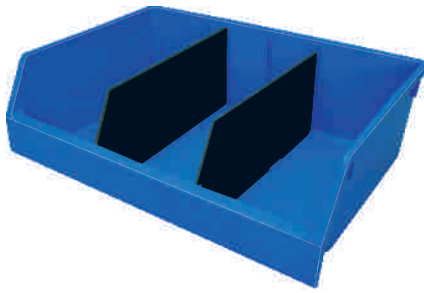

All Dimension in mm Approx.

ALKON®

BIN PARTITIONS

Vertical Partition for KOALA BIN AKP-35 available as an accessory to increase storage options

KOALA BIN AKP-35 VERTICAL PARTITION

Art No.: AKP-35 VP

KOALA BIN AKP-35 VP