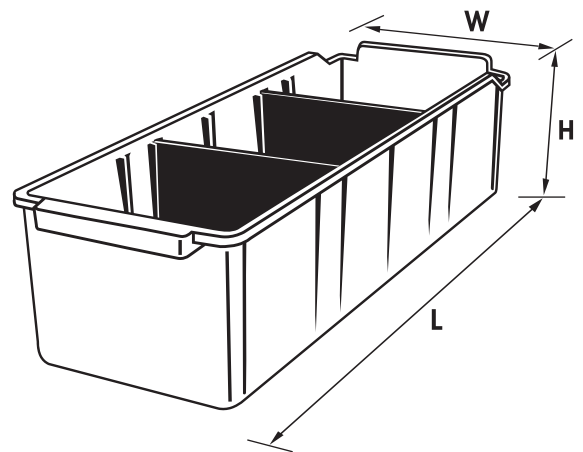

ALKON[®]

MATERIAL HANDLING & OFFICE PRODUCTS

SHELVING SYSTEMS

CAT.- 2011-A

ALKON PANDA SHELF BINS

MADE FROM POLYPROPYLENE COPOLYMER.

- ▶ Designed to fit roll post shelving systems.
- ▶ Twelve standard sizes to suit 300 mm, 400 mm & 600 mm deep shelving.
- ▶ Integral back stop for clear viewing of PANDA BIN contents.
- ▶ Dividers are notched to ensure positive location within the bins.
- ▶ PANDA BINS feature a small handle to allow maximum area of the front face for sticking identification labels.
- ▶ The PANDA BINS use a unique design for added strength.

BIN DIMENSIONS

ART NO.	Outside Dimensions in mm			Inside Dimensions in mm			No. of DIVIDERS with each Bin
	Length	Width	Height	Length	Width	Height	
PSB-301	315	100	60	293	86	55	3
PSB-302	315	100	110	293	86	105	2
PSB-303	315	150	110	293	136	105	2
PSB-304	315	220	135	293	206	130	2
PSB-305	315	300	135	293	282	130	2
PSB-401	415	100	60	393	86	55	3
PSB-402	415	100	110	393	86	105	2
PSB-403	415	150	110	393	136	105	2
PSB-404	415	220	135	393	206	130	2
PSB-405	415	300	135	393	282	130	2
PSB-602	615	100	110	593	86	105	3
PSB-603	615	150	110	593	136	105	3

All dimensions in mm approx.

Colours :

Blue for Bins

Grey for Shelving

Black for Dividers

Roll Post Shelving System

Integral back stop allows viewing of contents

Snap-in Divider Fitted in PANDA SHELF BIN

ALKON**PANDA SHELVING SYSTEMS****Roll post****Shelf****Kick plate**

Roll posts

Panda Shelving Systems have one-piece solid uprights with a rolled front edge for additional strength, safety and aesthetic appeal. Roll posts are available in 3 heights 1275 mm, 1875 mm, 2375mm which are suitable for 300mm, 400mm & 600mm deep shelves.